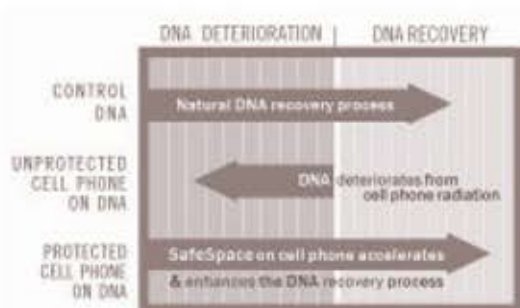

The laboratory-tested SafeSpace Smart Patch has been proven to transform and neutralize radiation from wireless technologies, electronics and appliances. The Smart Patch converts the interfering radiation, immediately sending a coherent life-enhancing field through the device.

Creates a 6-foot protective field

The patch's non-electric metal substrate hologram has been permanently encoded with frequency information that interacts with and neutralizes the damaging effect of the incoherent energy from EMFs. When you affix it to the device, it begins to work immediately. It does not need to be replaced, and it works on devices stored inside cases. The patch radiates a 6-foot protective field around the device to keep you crystal clear.

Proven Protection

Testing the SafeSpace™ Smart Patch on human DNA at Quantum Biology Labs proved that the patch not only neutralized the detrimental effect of the electromagnetic radiation on human DNA, it improved the DNA recovery process beyond the control.