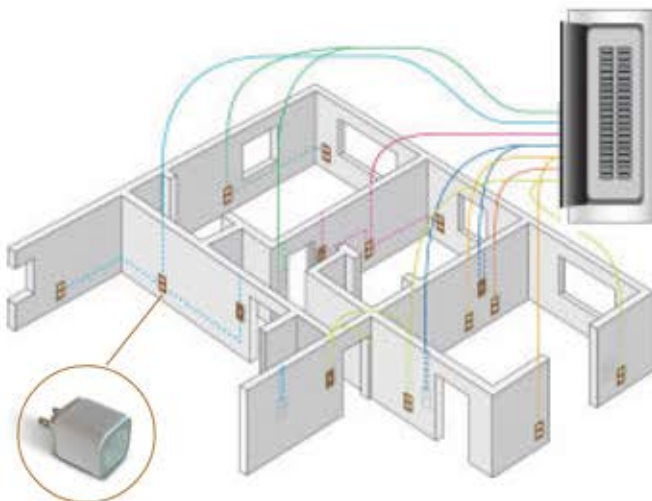

## An All-in-One Solution to Neutralize Electrostress

This plug-in product can clear and protect an entire home or office space from the harmful effects of EMF radiation. The EMF Adapter uses the building's electrical circuitry to send a corrective, harmonizing resonance signal through the wiring of the entire space. Just plug in one EMF Adapter to protect your entire home or office.

## Just plug it in and you're protected

You can use the EMF Adapter wherever you have a free socket. Because wiring between circuits is connected, you only need one EMF Adapter for each electric meter / circuit breaker. The plug clears the toxic effects to the source of the electric entering the building.

Eliminate the toxic effect of EMFs from the outside source. Send a corrective resonance through the wiring of the entire house.

The adapter harmonizes the electrical fields running through the circuitry, clearing and protecting you from the harmful EMF fields generated by anything plugged into the circuit. It even clears harmful EMFs generated by wireless devices, because the router is plugged in.

## Harmonize all the electrical fields running through the internal wiring and circuitry of your entire home or office.

You can use the SafeSpace Adapter anywhere you have a free socket. It affects everything plugged into the entire circuit. It even clears wireless devices (Wi-Fi) simply because the wireless router is plugged into the main circuit.