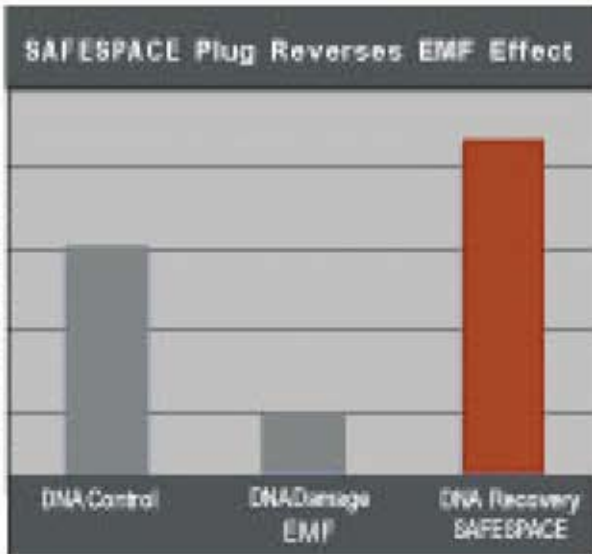

Proven Protection

Research shows the benefits of SafeSpace products such as the EMF Adaptor. For example, data have shown that electromagnetic radiation can have a harmful effect on DNA. Independent laboratory testing shows that SafeSpace technology not only can stop the damage, but it can actually improve DNA recovery:

“The Safe Space technology more than completely reversed the damaging effects of EMF radiation. on the DNA ... the conductivity values were enhanced above normal...” **Glen Rein, Ph.D.,**
Director of Quantum Biology Research Labs